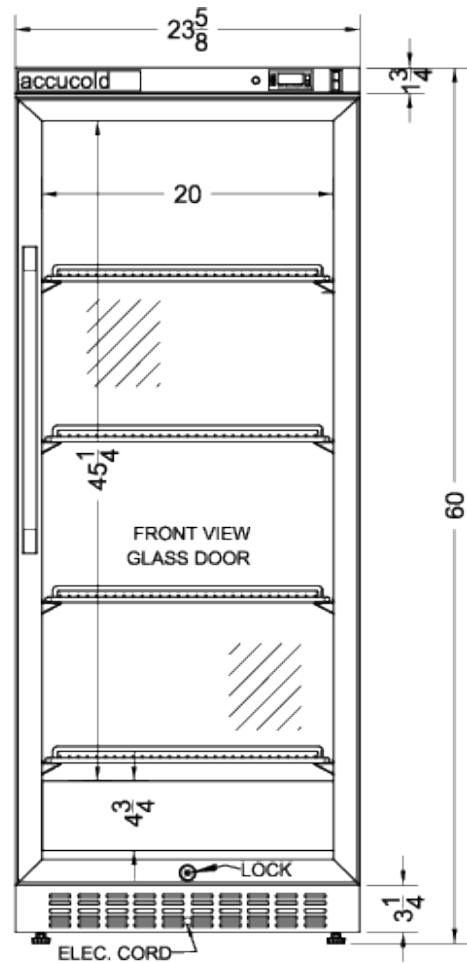

PTHC125G

60" x 23.63" x 23.75" (H x W x D)

Single chamber passive heating blanket warmer with a self-closing glass door, stainless steel interior, digital thermostat, stainless steel cabinet, and lock

Highlights:

PTHC125G Specifications:

Overview	
Nominal Height	60.0" (152 cm)
Height of Cabinet	60.0" (152 cm)
Nominal Width	24.0" (61 cm)
Width	23.63" (60 cm)
Nominal Depth	24.0" (61 cm)
Depth	23.75" (60 cm)
Depth with Handle	25.63" (65 cm)
Depth with door at 90°	46.0" (117 cm)
Capacity	10.57 cu.ft. (299 L)
Door	Glass
Cabinet	Stainless Steel
US Electrical Safety	ETL
Canadian Electrical Safety	ETL-C
Amps	5.5
Voltage/Frequency	115 V AC/60 Hz
Weight	150.0 lbs. (68 kg)
Parts & Labor Warranty	1 Year
UPC	761101066127
Warming Cabinet	
Door Swing	RHD
Reversible	No
Adjustable Shelves	Yes
Shelf Type	Chrome
Shelf Qty	4
Thermostat Type	Digital
Interior Height	45.25" (115 cm)
Interior Width	20.0" (51 cm)
Interior Depth	16.5" (42 cm)
Dolly	Optional
Temperature Range	90 to 140°F