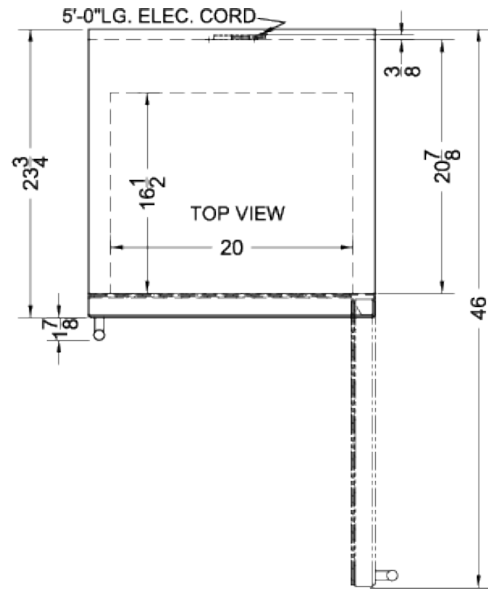

PTHC125G

60" x 23.63" x 23.75" (H x W x D)

Single chamber passive heating blanket warmer with a self-closing glass door, stainless steel interior, digital thermostat, stainless steel cabinet, and lock

Highlights:

PTHC125G Specifications:

Overview	
Nominal Height	60.0" (152 cm)
Height of Cabinet	60.0" (152 cm)
Nominal Width	24.0" (61 cm)
Width	23.63" (60 cm)
Nominal Depth	24.0" (61 cm)
Depth	23.75" (60 cm)
Depth with Handle	25.63" (65 cm)
Depth with door at 90°	46.0" (117 cm)
Capacity	10.57 cu.ft. (299 L)
Door	Glass
Cabinet	Stainless Steel
US Electrical Safety	ETL
Canadian Electrical Safety	ETL-C
Amps	5.5
Voltage/Frequency	115 V AC/60 Hz
Weight	150.0 lbs. (68 kg)
Parts & Labor Warranty	1 Year
UPC	761101066127
Warming Cabinet	
Door Swing	RHD
Reversible	No
Adjustable Shelves	Yes
Shelf Type	Chrome
Shelf Qty	4
Thermostat Type	Digital
Interior Height	45.25" (115 cm)
Interior Width	20.0" (51 cm)
Interior Depth	16.5" (42 cm)
Dolly	Optional
Temperature Range	90 to 140°F